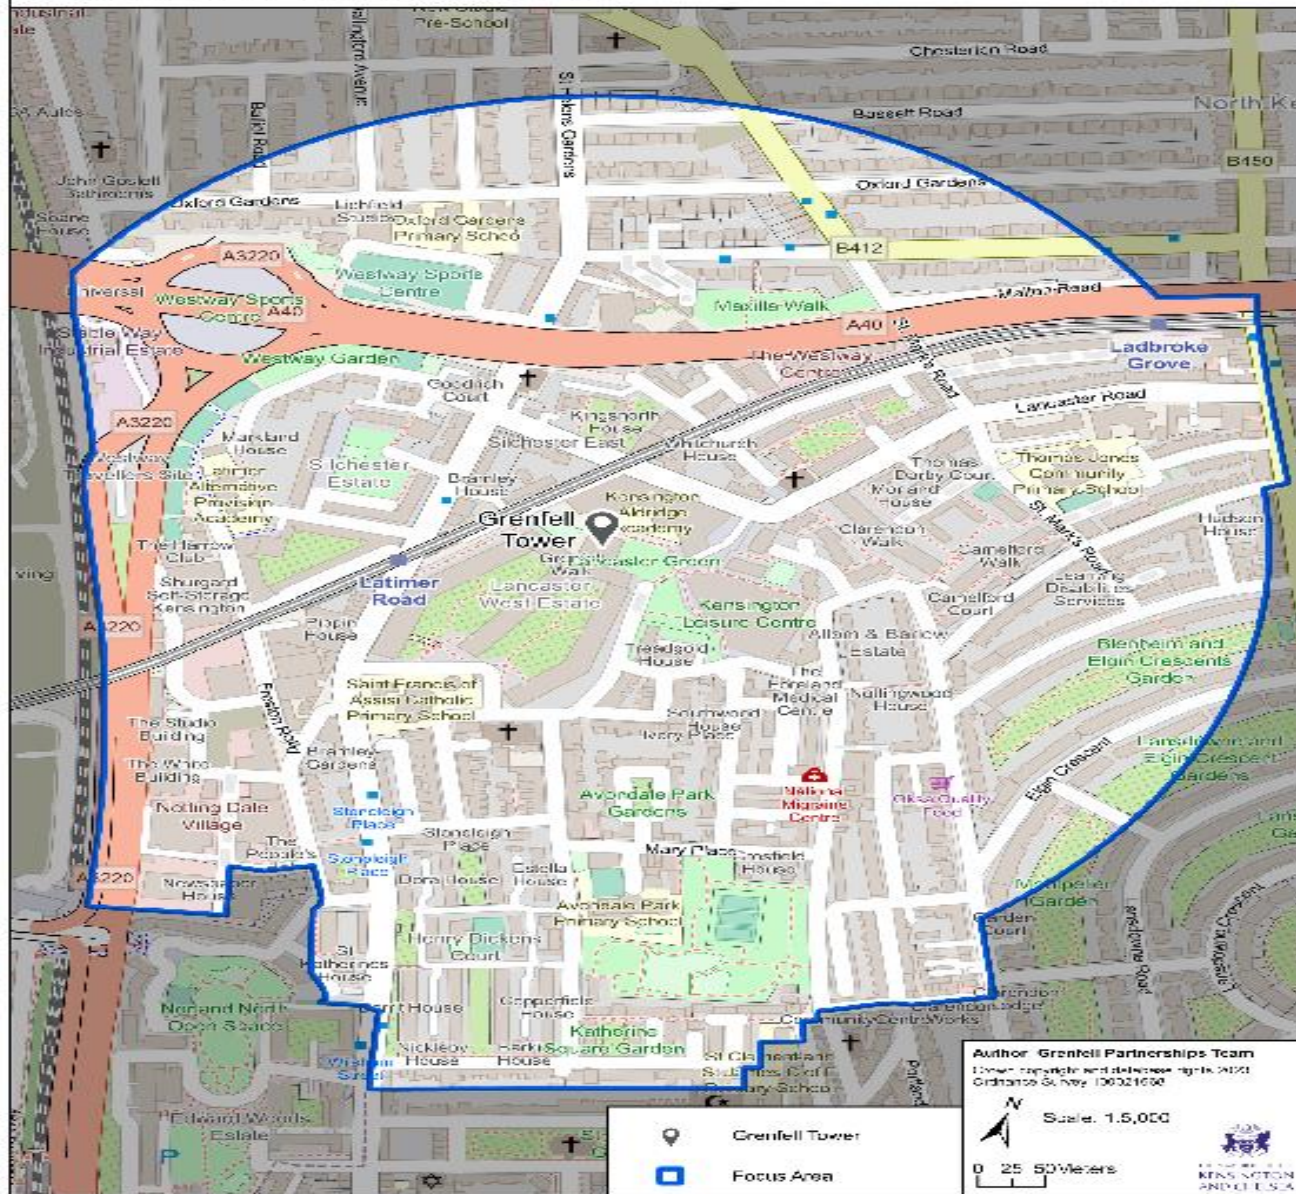

Grenfell Tower fire - 500 metre radius map

January 2025

Focus Area: The streets included in Notting Dale and 500m from Grenfell Tower

Author: Grenfell Partnerships Team
 Tower: Ordnance Survey Licence rights 2020
 Ordnance Survey Licence 100021658

Scale: 1:5,000

0 25 50 Meters

ORDNANCE SURVEY
 GREAT BRITAIN AND IRELAND